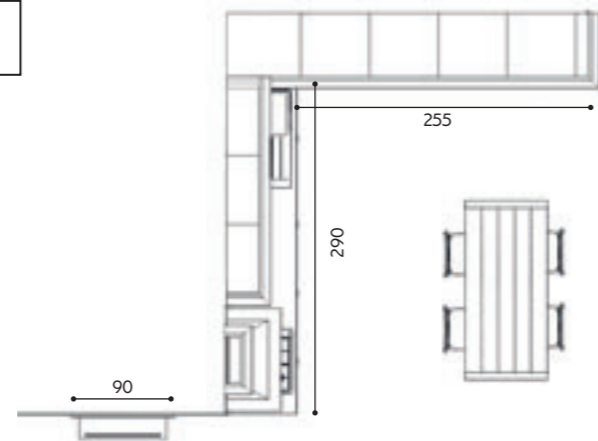

Finiture e colori ante e schienale
Doors colours and finishes

Laccato Bianco a poro aperto
White lacquered open-pore

Finiture e colori top
Top colours and finishes

Laminato h4 postformato Finto Marmo Brown fin. Plamky
Laminated h4 post-formed Faux Brown Marble Plamky finish

Maniglia
Handle

200 fin. Argento Antico
200 Antique silver finish