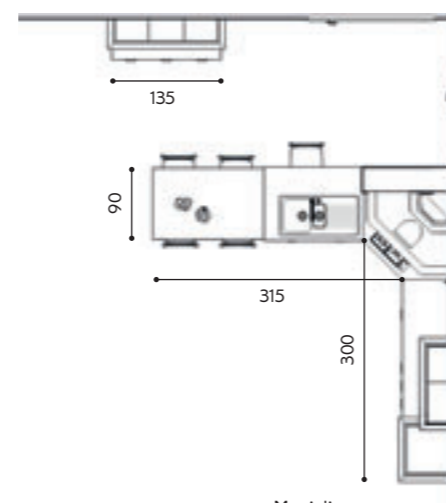

Finiture e colori ante
Doors colours and finishes

Corda decapè
Pickled jute

Finiture e colori top
Top colours and finishes

Laminato h4 postforming Dover fin. Plamky
Laminated h4 post-formed Dover Plamky finish

Maniglia
Handle

200 fin. Argento Antico
200 Antique silver finish