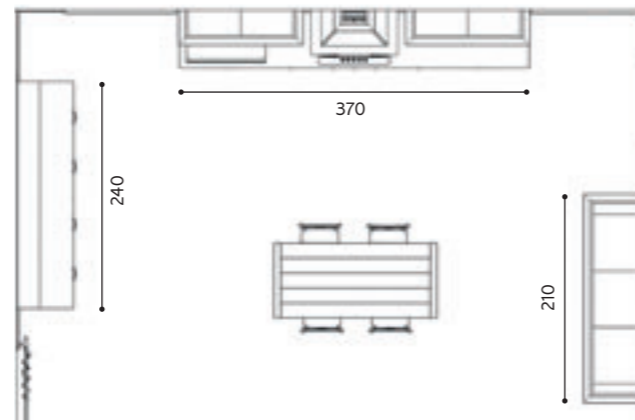

Finiture e colori ante
Doors colours and finishes

Laccato Bianco a poro aperto
White lacquered open-pore

Finiture e colori top
Top colours and finishes

Quarzo h3 profilo spigolato Blanc Breeze lucido
Quartz h3 edged profile Blanc Breeze high-gloss

Maniglia
Handle

236 fin. Cromo
236 Chrome Finish