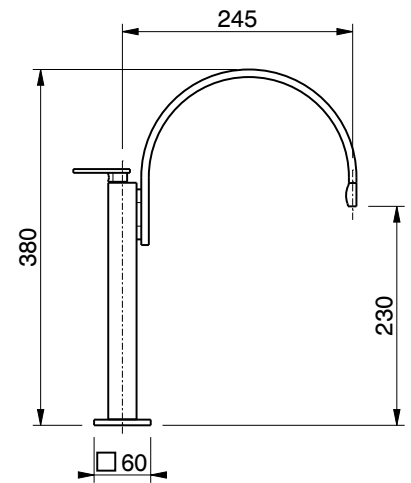

made in Italy

13

SELECT art. 6074

monocomando per
lavello

one-lever sink mixer

- 08716296 cromato/chrome
- 08716297 cromo nero/chrome black
- 08716298 cromo bianco/chrome white
- 08716299 nickel spazzolato/brushed nickel
- 08716293 nero opaco/matte black
- 08716295 grafite