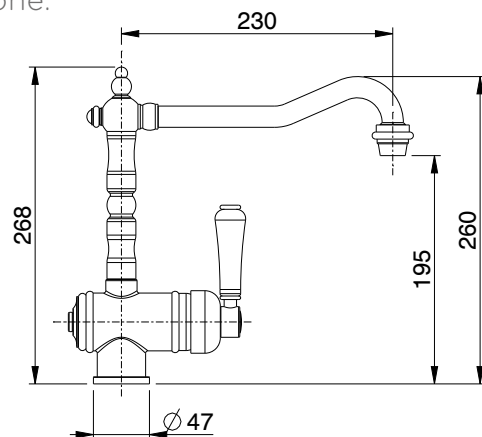

one-lever sink mixer adjustable
height, with 2-jet brass shower,
remote-controlled mixer.

08716292 cromato/chrome

made in Italy

OLDMIX art. 800

monocomando per lavello
con flessibili d'alimentazione.

one-lever sink mixer
flexible pipes and aerator.