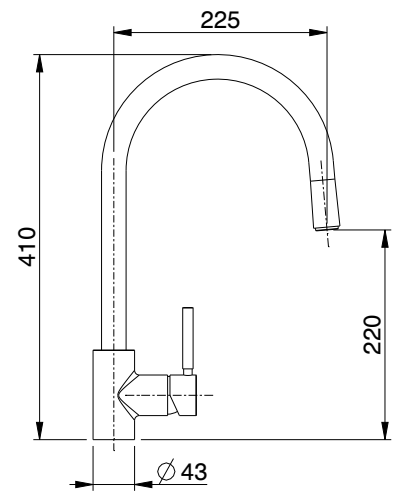

- 08716240 cromato/chrome
- 08716241 nickel spazzolato/brushed nickel
- 08716241N nero/black
- 08716241G grafite