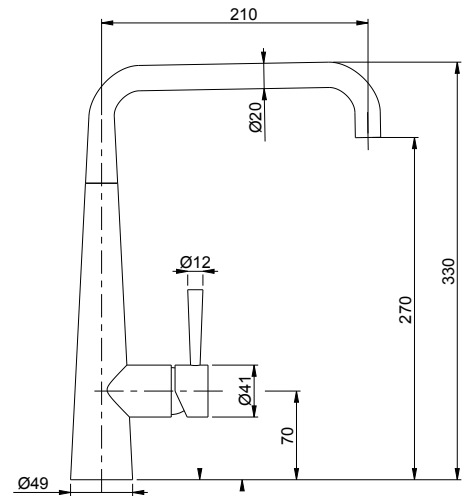

SOMMELIER art. 5750

energy saving

monocomando per
lavello

sink mixer