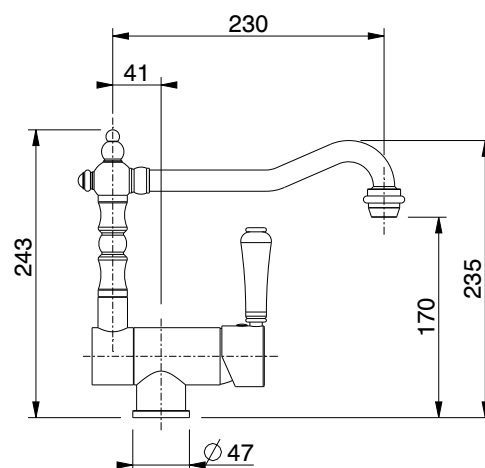

OLDMIX art. 880

monocomando per lavello
con bocca reclinabile
e tubi flessibili.

one-hole sink mixer
with lowering spout,
flexible pipes and aerator.