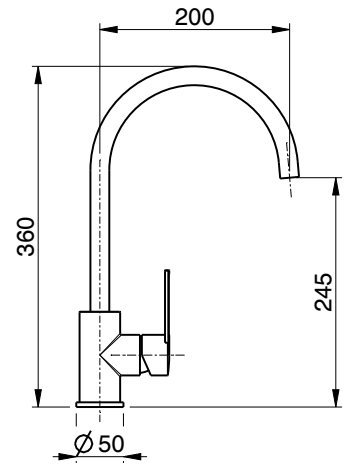

made in Italy

JACOB art. 7736 **energy saving**

monocomando per
lavello con flessibili
d'alimentazione.

one-lever sink mixer with
flexible pipes.

- 08716284 cromato/chrome
- 08716285 nickel spazzolato/brushed nickel
- 08716285A nickel/canna antracite
- 08716285N nero opaco/matte black
- 08716285G grafite
- 08716285K nickel opaco/matt nickel