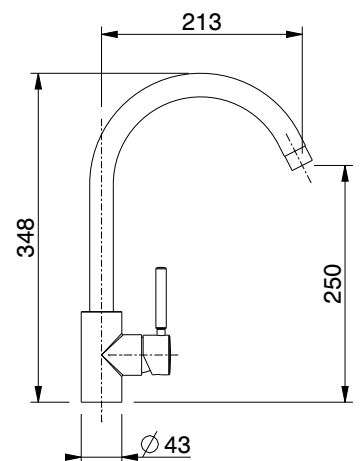

one-lever sink mixer adjustable height, with 2-jet brass shower, remote-controlled mixer.

08716323 cromato/chrome

GINGER art. 7780

energy saving

monocomando per lavello con flessibili d'alimentazione.

one-lever sink mixer with flexible pipes.