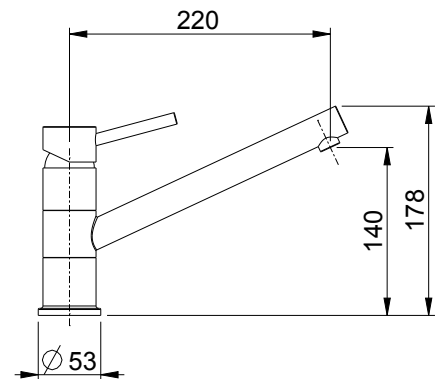

PITAGORA art. 4770

monocomando per lavello.

one-lever sink mixer.

- 08716242 cromato/chrome
- 08716243 nickel spazzolato/brushed nickel
- 08716243N nero/black
- 08716243G grafite